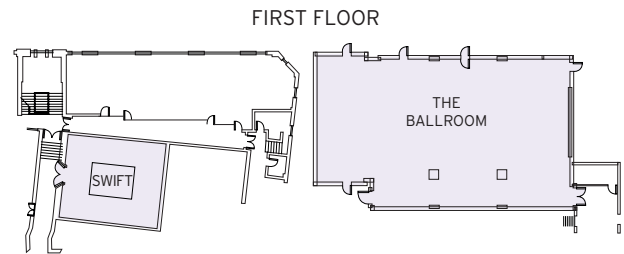

10 Conference rooms · Total capacity: 300 people · 340 Rooms

For more information, please fill out the quote request form or contact us by calling: +353 18746881 or by email: events.dublin@riu.com

ROOM LOWER GROUND FLOOR	Area m ² (ft ²)	Width m (ft)	Length m (ft)	Height m (ft)	Theatre	Classroom	U Shape	Banquet	Cocktail
TRINITY SUITE	181 (1948)	21.6 (233)	8.4 (90)	2.74 (29)	180	70	40	110	160
TRINITY ROOM 1	91 (980)	10.8 (116)	8.4 (90)	2.74 (29)	80	30	30	50	60
TRINITY ROOM 2	92 (980)	10.8 (116)	8.4 (90)	2.74 (29)	80	30	30	50	60
O'CONNELL SUITE	289 (3111)	13.5 (145)	21.4 (230)	2.74 (29)	180	70	40	130	200
O'CONNELL ROOM 1	182 (1959)	8.5 (92)	21.4 (230)	2.74 (29)	80	30	30	50	60
O'CONNELL ROOM 4	108 (1163)	5 (54)	21.4 (230)	2.74 (29)	80	30	30	50	60
GOLDSMITH SUITE	24 (258)	4.57 (49)	5.18 (56)	2.74 (29)	20	12	12	N/A	N/A
BURKE ROOM	24 (258)	4.57 (49)	5.18 (56)	2.74 (29)	20	12	12	N/A	N/A
HYDE ROOM	24 (258)	4.57 (49)	5.18 (56)	2.74 (29)	20	12	12	N/A	N/A
HAMILTON ROOM	24 (258)	4.57 (49)	5.18 (56)	2.74 (29)	20	12	12	N/A	N/A

ROOM FIRTS FLOOR	Area m ² (ft ²)	Width m (ft)	Length m (ft)	Height m (p)	Theater	Classroom	U-Shape	Banquet	Cocktail
THE BALLROOM	320 (3445)	13.9 (150)	23 (248)	4 (43)	260	150	60	180	300
SWIFT ROOM	91 (980)	8.53 (92)	11 (118)	2.74 (29)	80	40	30	50	60