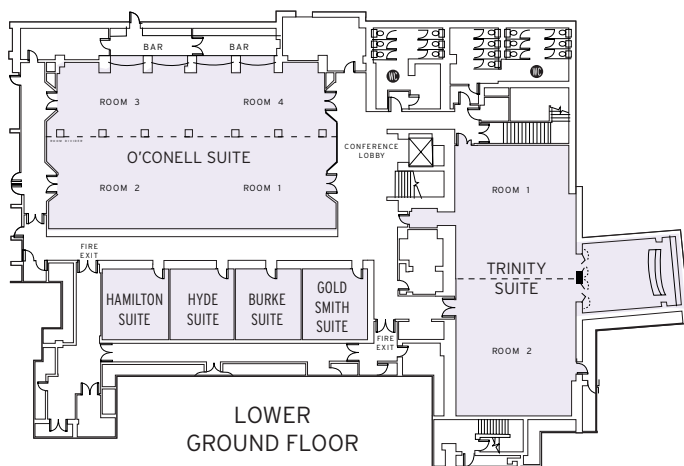

10 Conference rooms · Total capacity: 300 people · 340 Rooms

For more information, please fill out the quote request form or contact us by calling: +353 18746881 or by email: events.dublin@riu.com

ROOM LOWER GROUND FLOOR	Area m ² (ft ²)	Width m (ft)	Length m (ft)	Height m (ft)	Theatre	Classroom	U Shape	Banquet	Cocktail
TRINITY SUITE	181 (1948)	21.6 (233)	8.4 (90)	2.74 (29)	180	70	40	110	160
TRINITY ROOM 1	91 (980)	10.8 (116)	8.4 (90)	2.74 (29)	80	30	30	50	60
TRINITY ROOM 2	92 (980)	10.8 (116)	8.4 (90)	2.74 (29)	80	30	30	50	60
O'CONNELL SUITE	289 (3111)	13.5 (145)	21.4 (230)	2.74 (29)	180	70	40	130	200
O'CONNELL ROOM 1	182 (1959)	8.5 (92)	21.4 (230)	2.74 (29)	80	30	30	50	60
O'CONNELL ROOM 4	108 (1163)	5 (54)	21.4 (230)	2.74 (29)	80	30	30	50	60
GOLDSMITH SUITE	24 (258)	4.57 (49)	5.18 (56)	2.74 (29)	20	12	12	N/A	N/A
BURKE ROOM	24 (258)	4.57 (49)	5.18 (56)	2.74 (29)	20	12	12	N/A	N/A
HYDE ROOM	24 (258)	4.57 (49)	5.18 (56)	2.74 (29)	20	12	12	N/A	N/A
HAMILTON ROOM	24 (258)	4.57 (49)	5.18 (56)	2.74 (29)	20	12	12	N/A	N/A

ROOM FIRTS FLOOR	Area m ² (ft ²)	Width m (ft)	Length m (ft)	Height m (p)	Theater	Classroom	U-Shape	Banquet	Cocktail
THE BALLROOM	320 (3445)	13.9 (150)	23 (248)	4 (43)	260	150	60	180	300
SWIFT ROOM	91 (980)	8.53 (92)	11 (118)	2.74 (29)	80	40	30	50	60